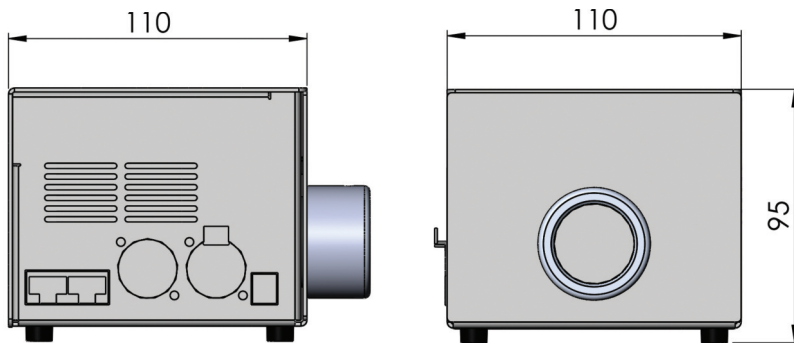

## The Cube from UFO - the perfect combination of form and functionality

Offering very bright light output from its 35W RGBW LED array, the tiny Cube illuminator for lighting fiber optics packs an amazingly powerful punch for something so small.

Control can be either via the top mounted buttons or via the built in DMX ports which can be connected to a standard DMX controller. An optional RF remote control unit is also available.

With a standard 30mm fiber port connector, this illuminator is equally suited to new projects or for retro-fitting to existing fiber optic installations.

## Cube DMX Light Source

Dimensions in mm

Description	
Port connector size	30mm
Fiber type	Glass / PMMA
PSU output	24V DC, 0.75A 18W Max.
Supply voltage	100-240V AC 47-63Hz
LED type / model	RGBW / Innovate UNO Plus 35W
LED power	35W
Mains running current	0.3A Max.
Power cord	Standard IEC
PSU type	Desktop LPS/Class 2 with IEC mains power cord
LED life	50,000 hours
DMX	User addressable (0-255)
Fan	60mm heatsink mount
Control functionality	Manual / DMX / Optional RF remote (2.4Ghz)
Operating environment	Indoor / dry
Min ambient temperature	-10°C (14°F)
Max ambient temperature	40°C (104°F)
Acoustic rating	20dB
Material	Aluminum
Color	Grey powder coat
Dimensions	110mm (L) x 110mm (W) x 95mm (H) 4.33" (L) x 4.33" (W) x 3.74" (H)
Weight	0.6KG (1.32 lb)